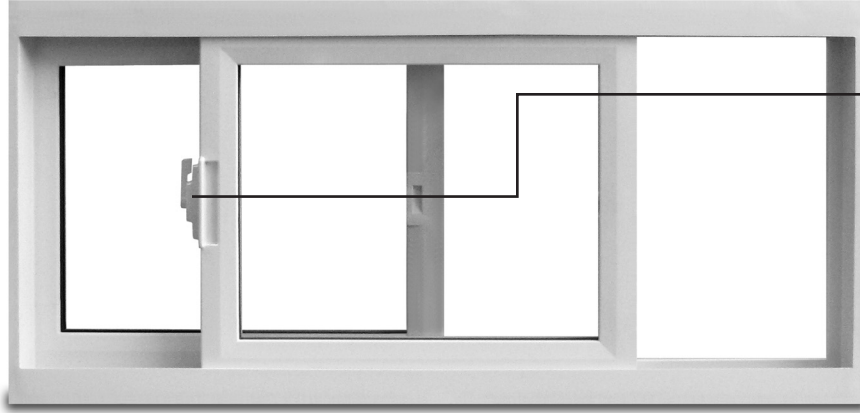

Replacement Parts For Window Sash and Screen

Series 500 Molded Sliding Window

Call 888.504.0005 to Order Parts For American Craftsman® Windows

Sash Parts

Interior View

Lock
12-3298-WHT

Screw
(order as many as needed)
00-10341

Exterior View

Close-up View

Weatherstripping
109-20-7812-8521-1

Screen Parts

Screen Corner
200-807-021

Screen Latch
200-079-042