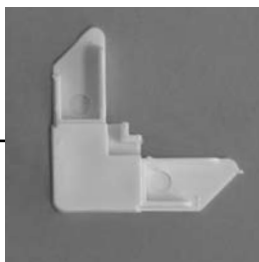

Frame Parts

3/8" Hole Plug
200-918-033 (White)
200-918-017 (Beige)

Keeper
12-SK01-3004-000 (White)
12-SK01-3004-026 (Beige)

Sliding Track
109-52-SS1018-WHT (16')
109-52-SS1018-WHT-8 (8')
109-52-SS1018-BEI (16')
109-52-SS1018-BEI-8 (8')

Weephole Cover
200-492-033 (White)
200-492-017 (Beige)

Weatherstripping
109-20-W33231NG-6

Replacement Parts for Window Screen

MaxxCraft™ Replacement Flush Fin 2-Panel Sliding Window

Call 888.504.0005 to Order Parts For American Craftsman® Windows

Screen Parts

Spring Clip
06-91830E

Screen Corner with Pull Tab
200-807-033 (White)
200-807-017 (Beige)

Screen Corner
200-806-033 (White)
200-806-017 (Beige)