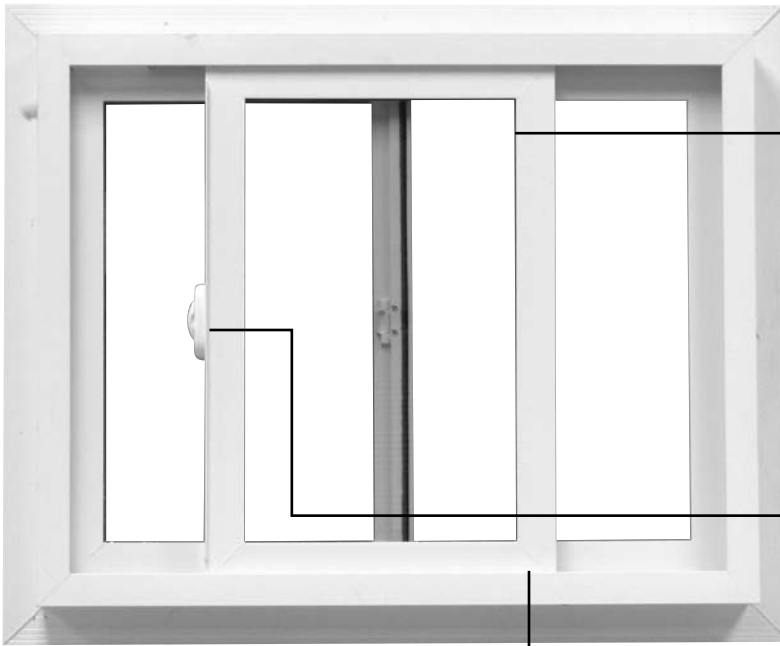

Screen Parts

Spring Clip
06-91830E

Screen Corner with Pull Tab
200-807-033 (White)
200-807-017 (Beige)

Screen Corner
200-806-033 (White)
200-806-017 (Beige)

Replacement Parts for Window Sash

MaxxCraft™ Replacement Flush Fin

2-Panel Sliding Window

Call 888.504.0005 to Order Parts For American Craftsman® Windows

Sash Parts

Glazing Bead
109-52-BV50-SWHT (White)
109-52-BV50-BEI (Beige)

Lock Cover
12-SK04-0015-SWHT (White)
12-SK04-0015-BEI (Beige)