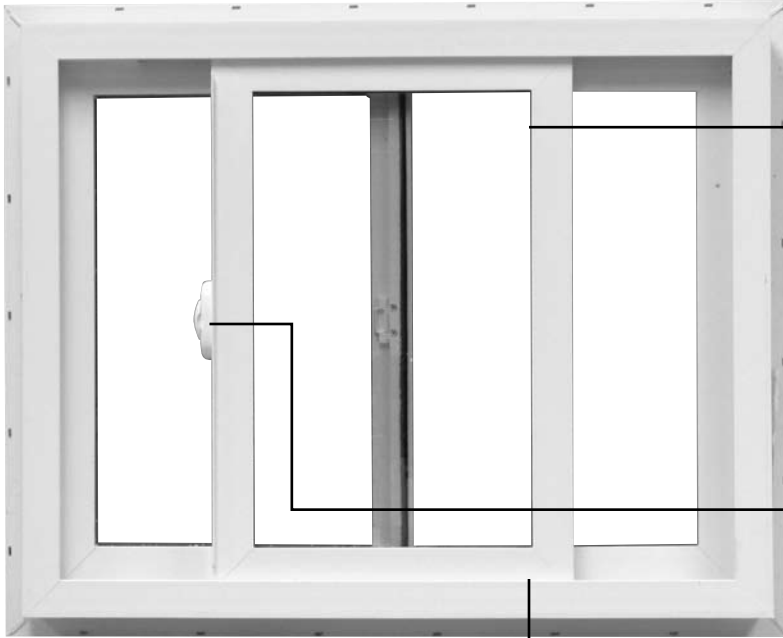

Replacement Parts for Window Sash

MaxxCraft™ New Construction Nailing Fin & Replacement Block Frame 2-Panel Sliding Window

Call 888.504.0005 to Order Parts For American Craftsman® Windows

Sash Parts

Glazing Bead
109-52-BV50-SWHT (White)
109-52-BV50-BEI (Beige)

Lock Cover
12-SK04-0015-SWHT (White)
12-SK04-0015-BEI (Beige)

Lock Mechanism
12-SK04-005

Weatherstripping
109-20-W33231NG-6

Roller Housing Assembly
200-599-042-180

Replacement Parts for Window Frame

MaxxCraft™ New Construction Nailing Fin & Replacement Block Frame 2-Panel Sliding Window

Call 888.504.0005 to Order Parts For American Craftsman® Windows

Frame Parts

Sill Angle (Block Frame Only)
 109-52-AE23-SWHT-8 (White-8')
 109-52-AE23-SWHT-10 (White-10')
 109-52-AE23-BEI-8 (Beige-8')
 109-52-AE23-BEI-10 (Beige-10')