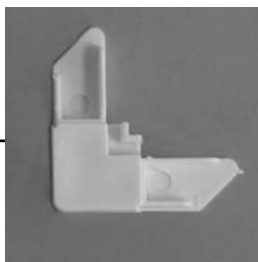

Sliding Track
 109-52-SS1018-WHT (16')
 109-52-SS1018-WHT-8 (8')
 109-52-SS1018-BEI (16')
 109-52-SS1018-BEI-8 (8')

Keeper
 12-SK01-3004-000 (White)
 12-SK01-3004-026 (Beige)

Weephole Cover
 200-492-033 (White)
 200-492-017 (Beige)

Screen Parts

Spring Clip
06-91830E

Screen Corner with Pull Tab
200-807-033 (White)
200-807-017 (Beige)

Screen Corner
200-806-033 (White)
200-806-017 (Beige)

Replacement Parts for Window Sash

MaxxCraft™ Replacement Flush Fin