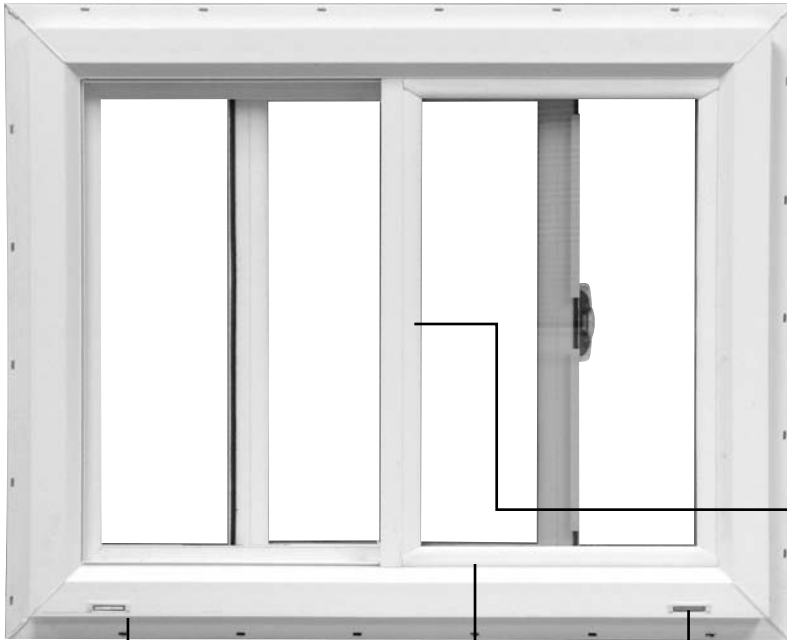

Replacement Parts for Window Sash

MaxxCraft™ New Construction Nailing Fin & Replacement Block Frame 2-Panel Sliding Window

Call 888.504.0005 to Order Parts For American Craftsman® Windows

Sash Parts

Glazing Bead
109-52-BV50-SWHT (White)
109-52-BV50-BEI (Beige)

Lock Cover
12-SK04-0015-SWHT (White)
12-SK04-0015-BEI (Beige)

Lock Mechanism
12-SK04-005

Weatherstripping
109-20-W33231NG-6

Roller Housing Assembly
200-599-042-180

Replacement Parts for Window Frame

MaxxCraft™ New Construction Nailing Fin & Replacement Block Frame 2-Panel Sliding Window

Call 888.504.0005 to Order Parts For American Craftsman® Windows

Frame Parts

Sill Angle (Block Frame Only)
 109-52-AE23-SWHT-8 (White-8')
 109-52-AE23-SWHT-10 (White-10')
 109-52-AE23-BEI-8 (Beige-8')
 109-52-AE23-BEI-10 (Beige-10')